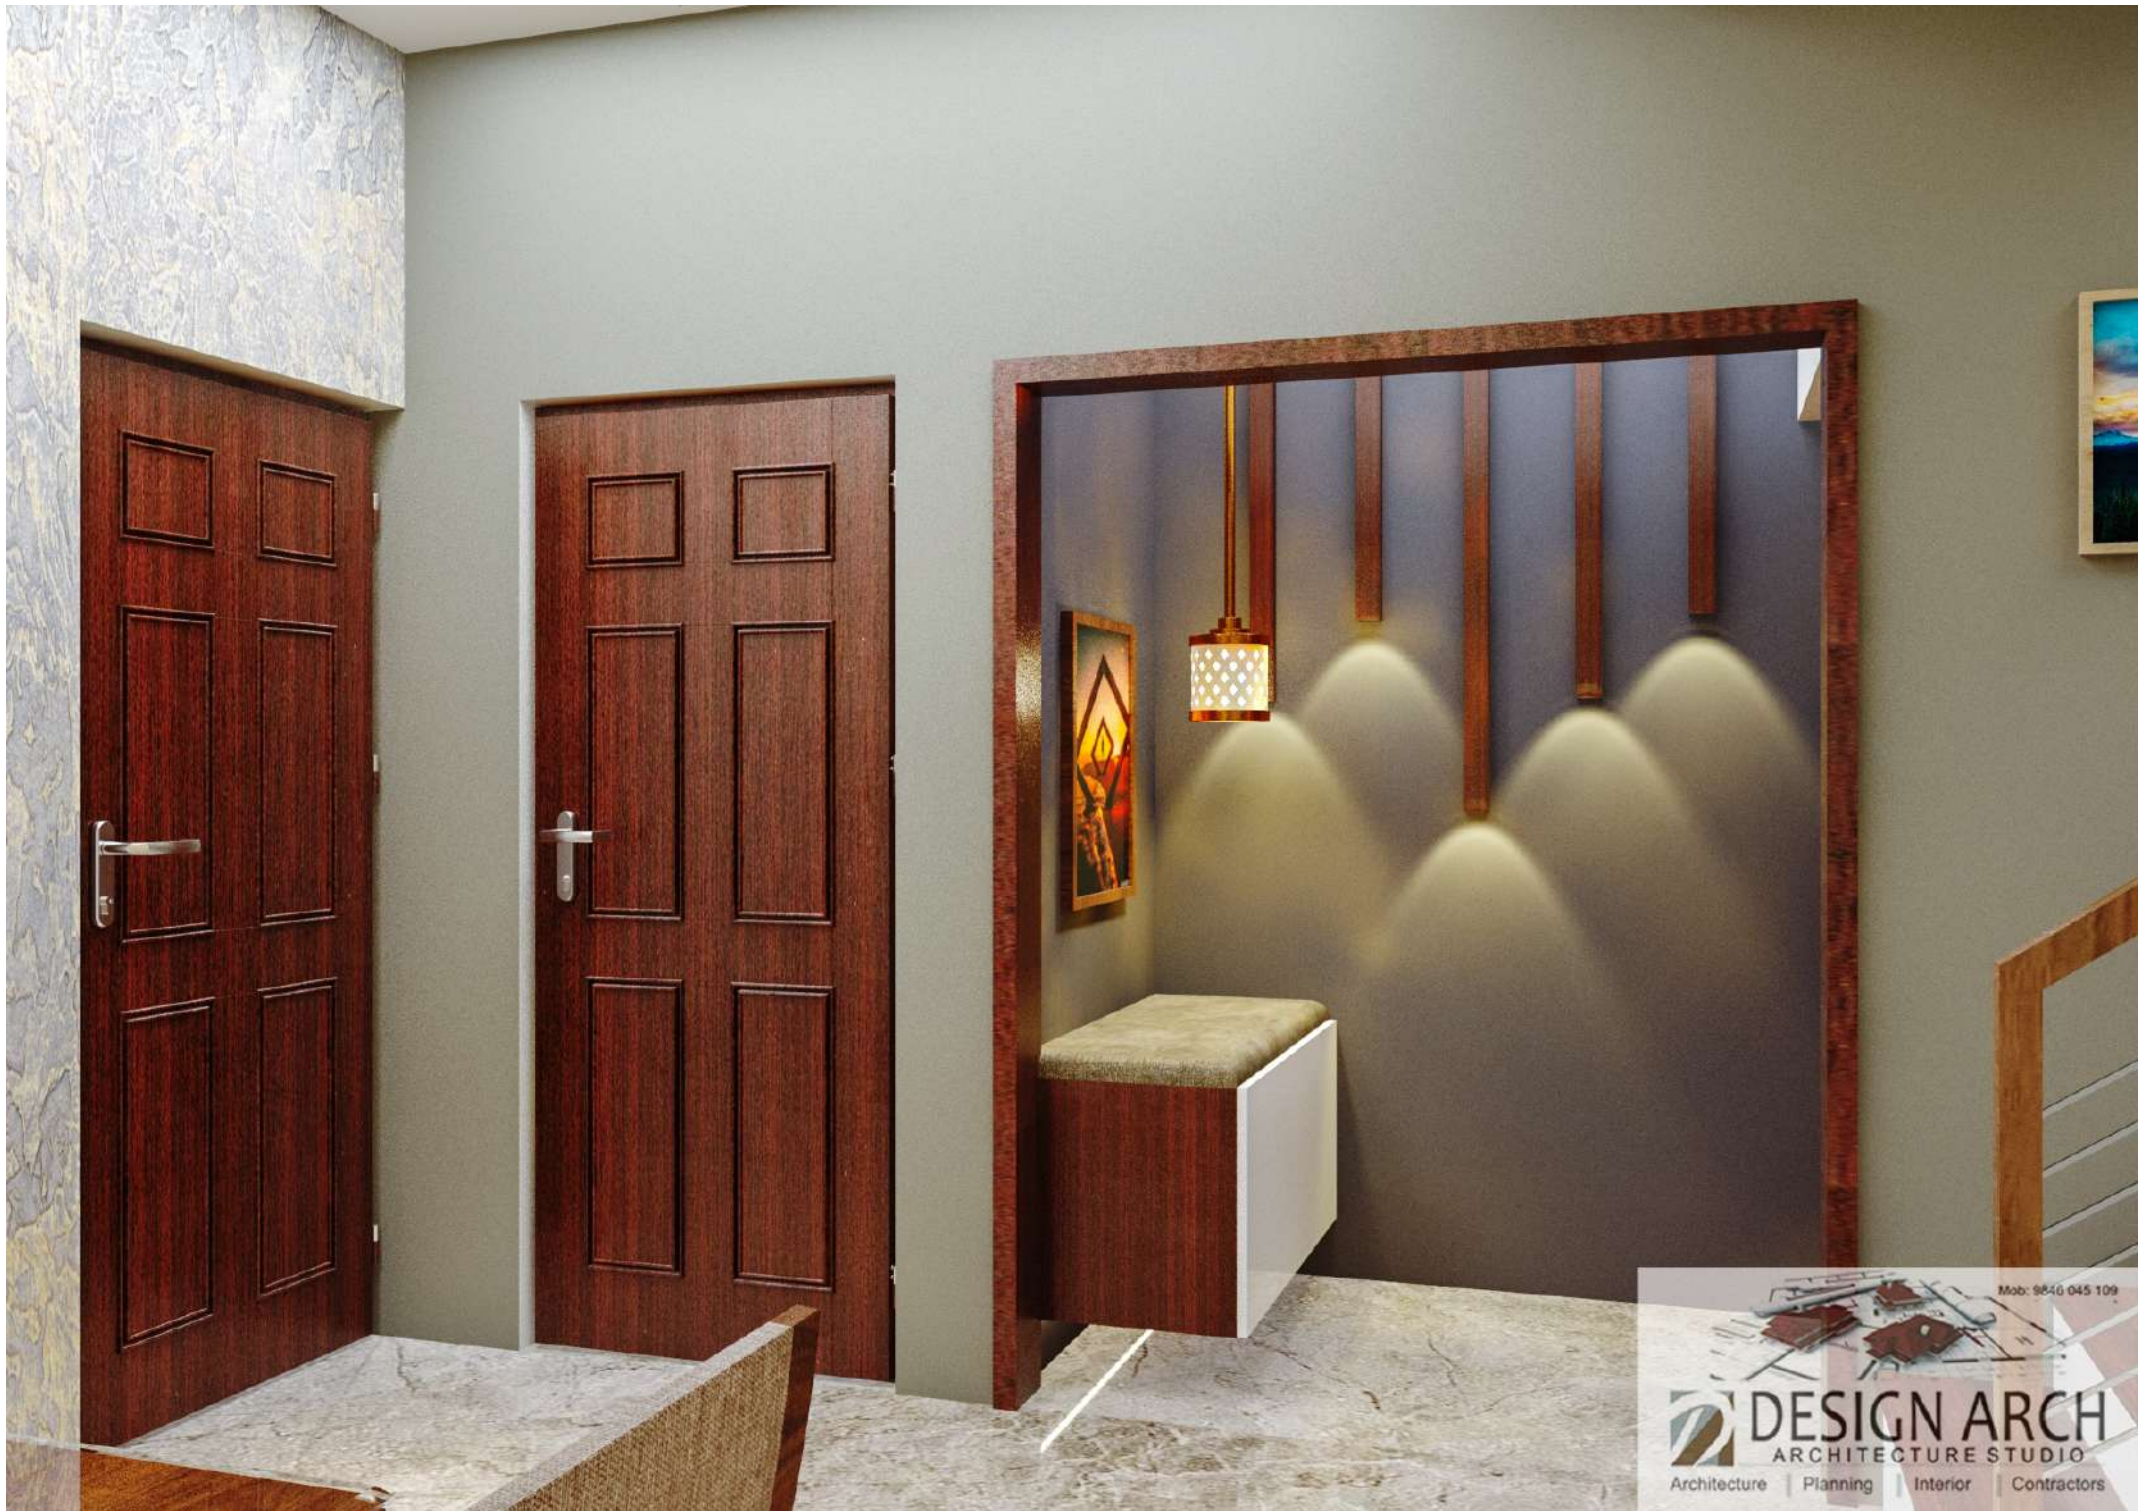

Mob: 9846 045 109

Mob: 9846 045 109

DESIGN ARCH
ARCHITECTURE STUDIO
Architecture | Planning | Interior | Contractors

Mob: 9846 045 109

DESIGN ARCH
ARCHITECTURE STUDIO
Architecture | Planning | Interior | Contractors