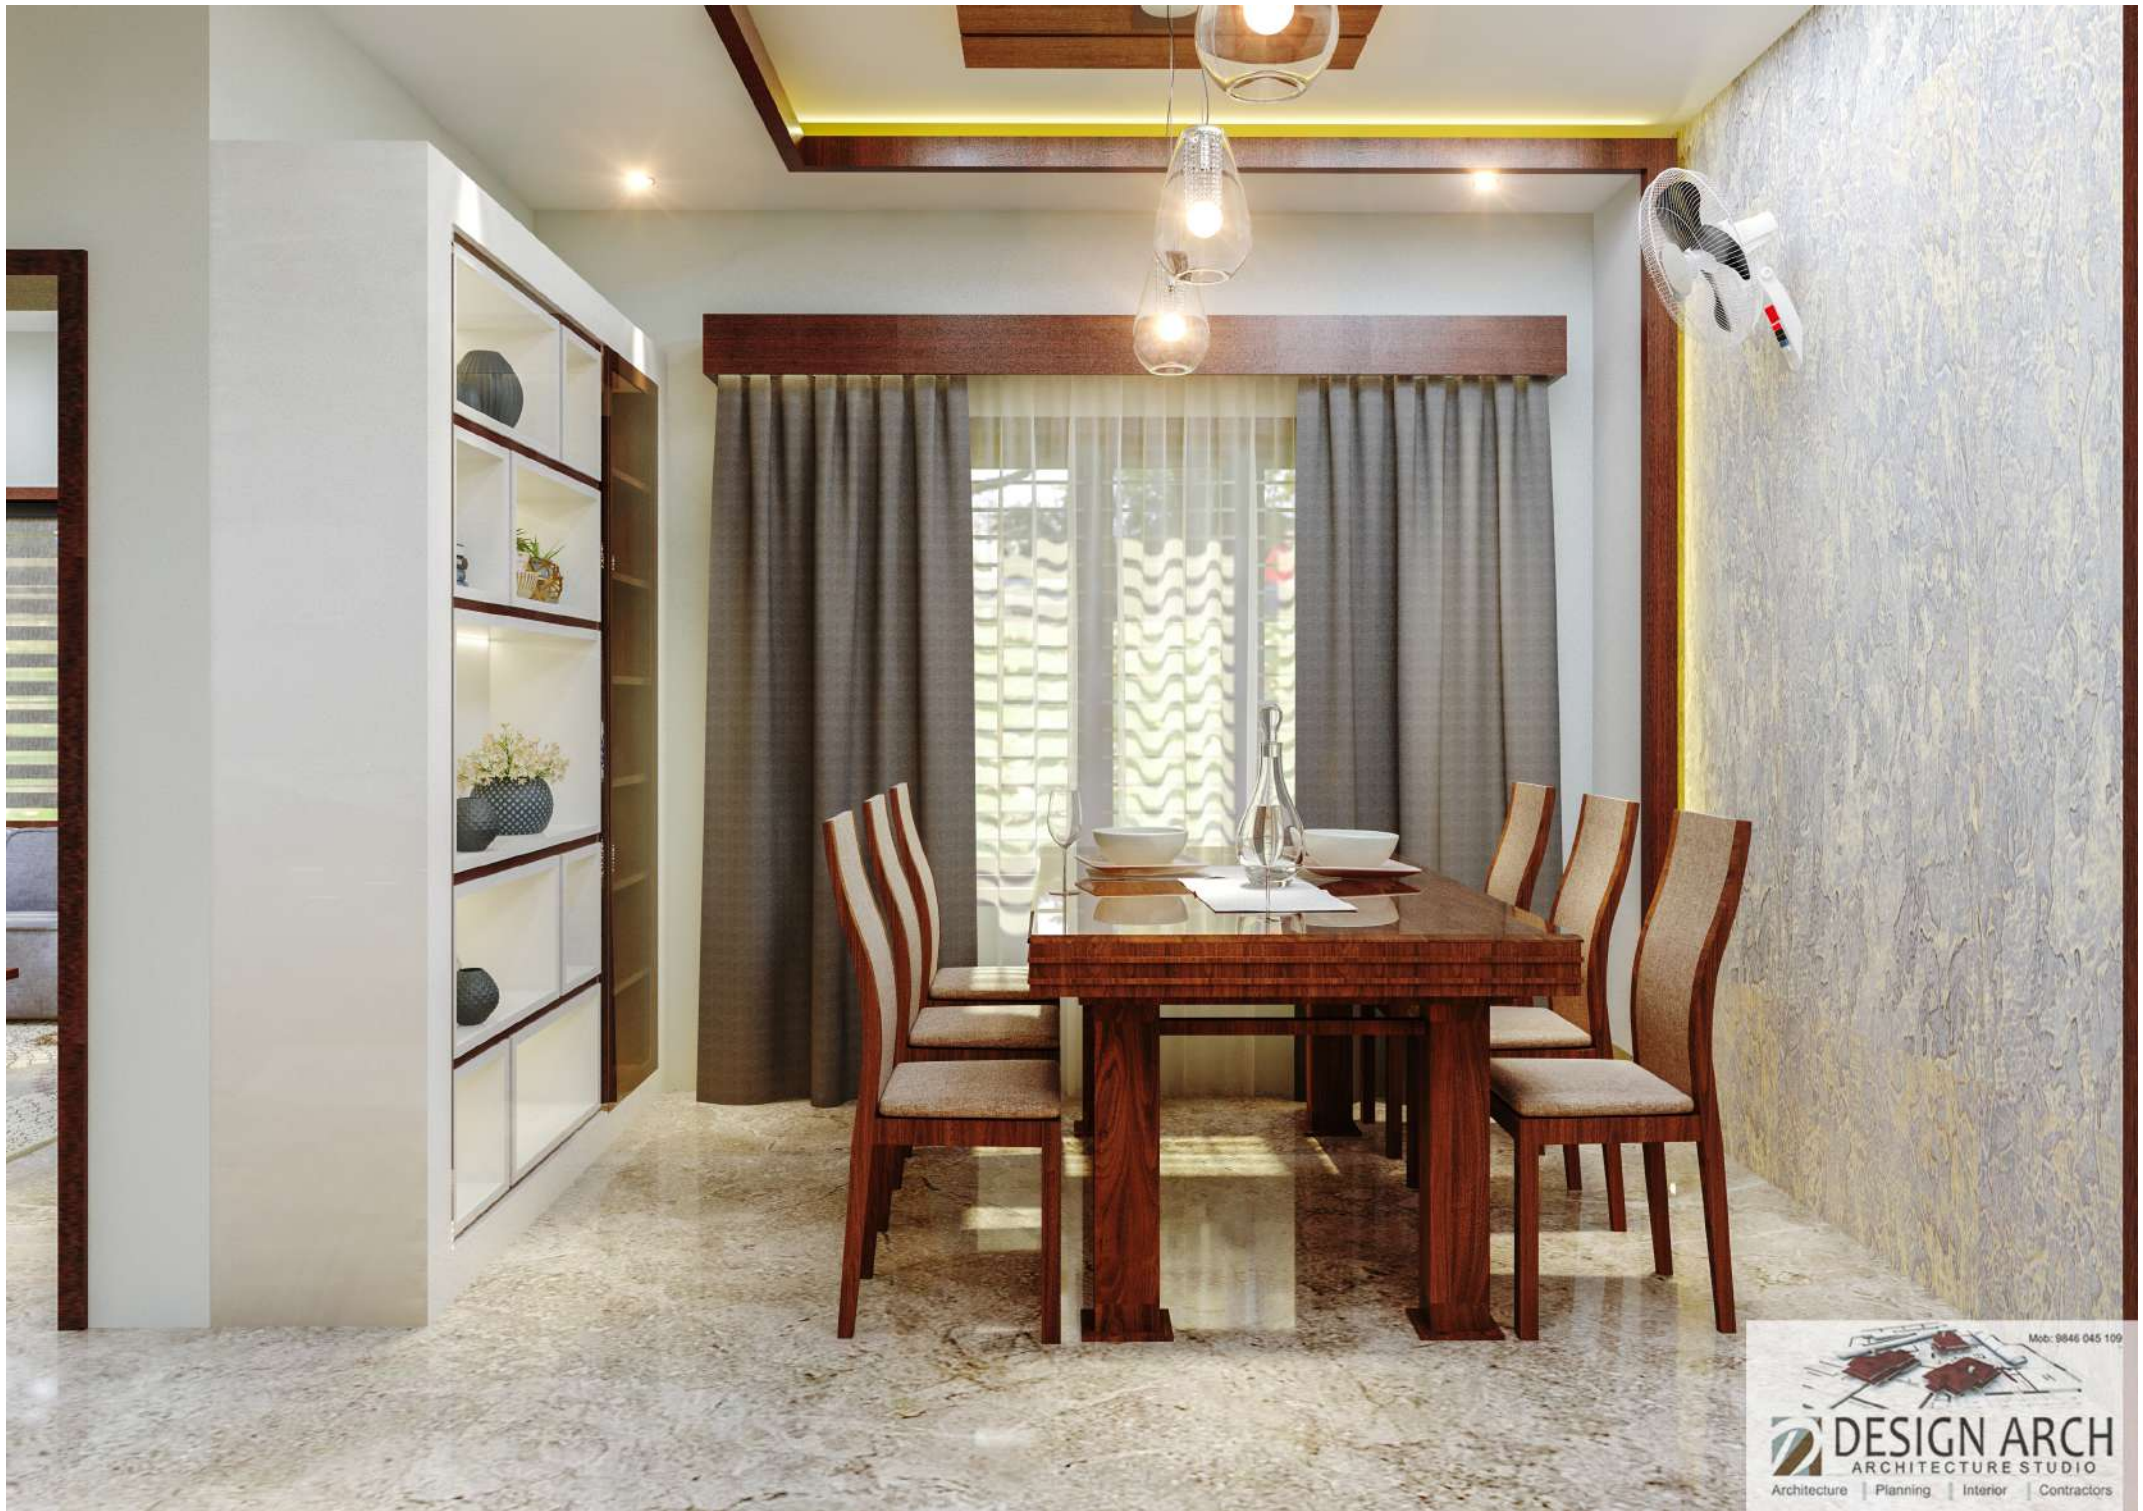

Mob: 9846 045 109

Mob: 9846 045 109

Mob: 9846 045 109

DESIGN ARCH
ARCHITECTURE STUDIO
Architecture | Planning | Interior | Contractors

Mob: 9846 045 109

Mob: 9846 045 109

Mob: 9846 045 109

 **DESIGN ARCH**
ARCHITECTURE STUDIO
Architecture | Planning | Interior | Contractors